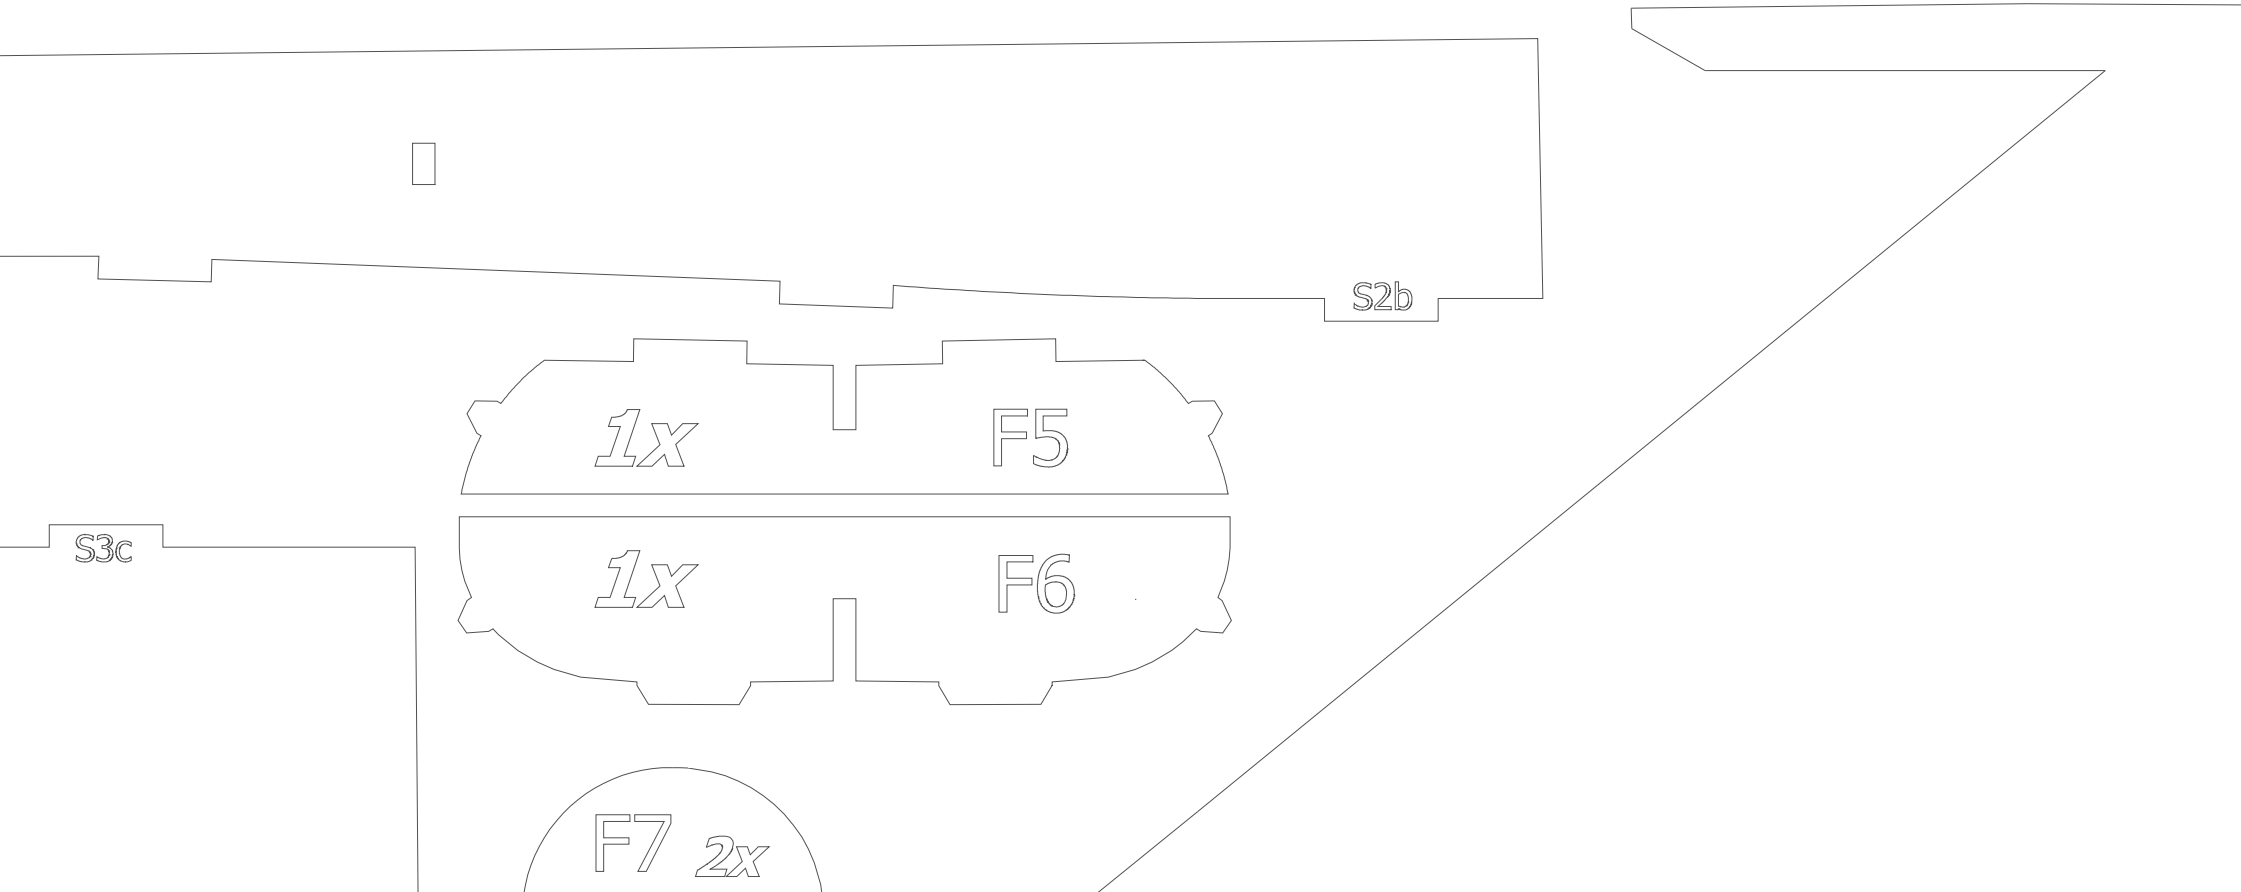

# *Dassault Aviation Rafale XL*

*By: Prop-er*

Page format: DIN A1 (841x594mm)

Wingspan: 500mm (~20")

Material: 3mm Depron

Weight: 150 gr (empty) 250 gram (AUW)

This plan is copyright protected.

S3d

F8

A

XL

IN A1 (841x594mm)

S3 2x

S3a

a S3c

a