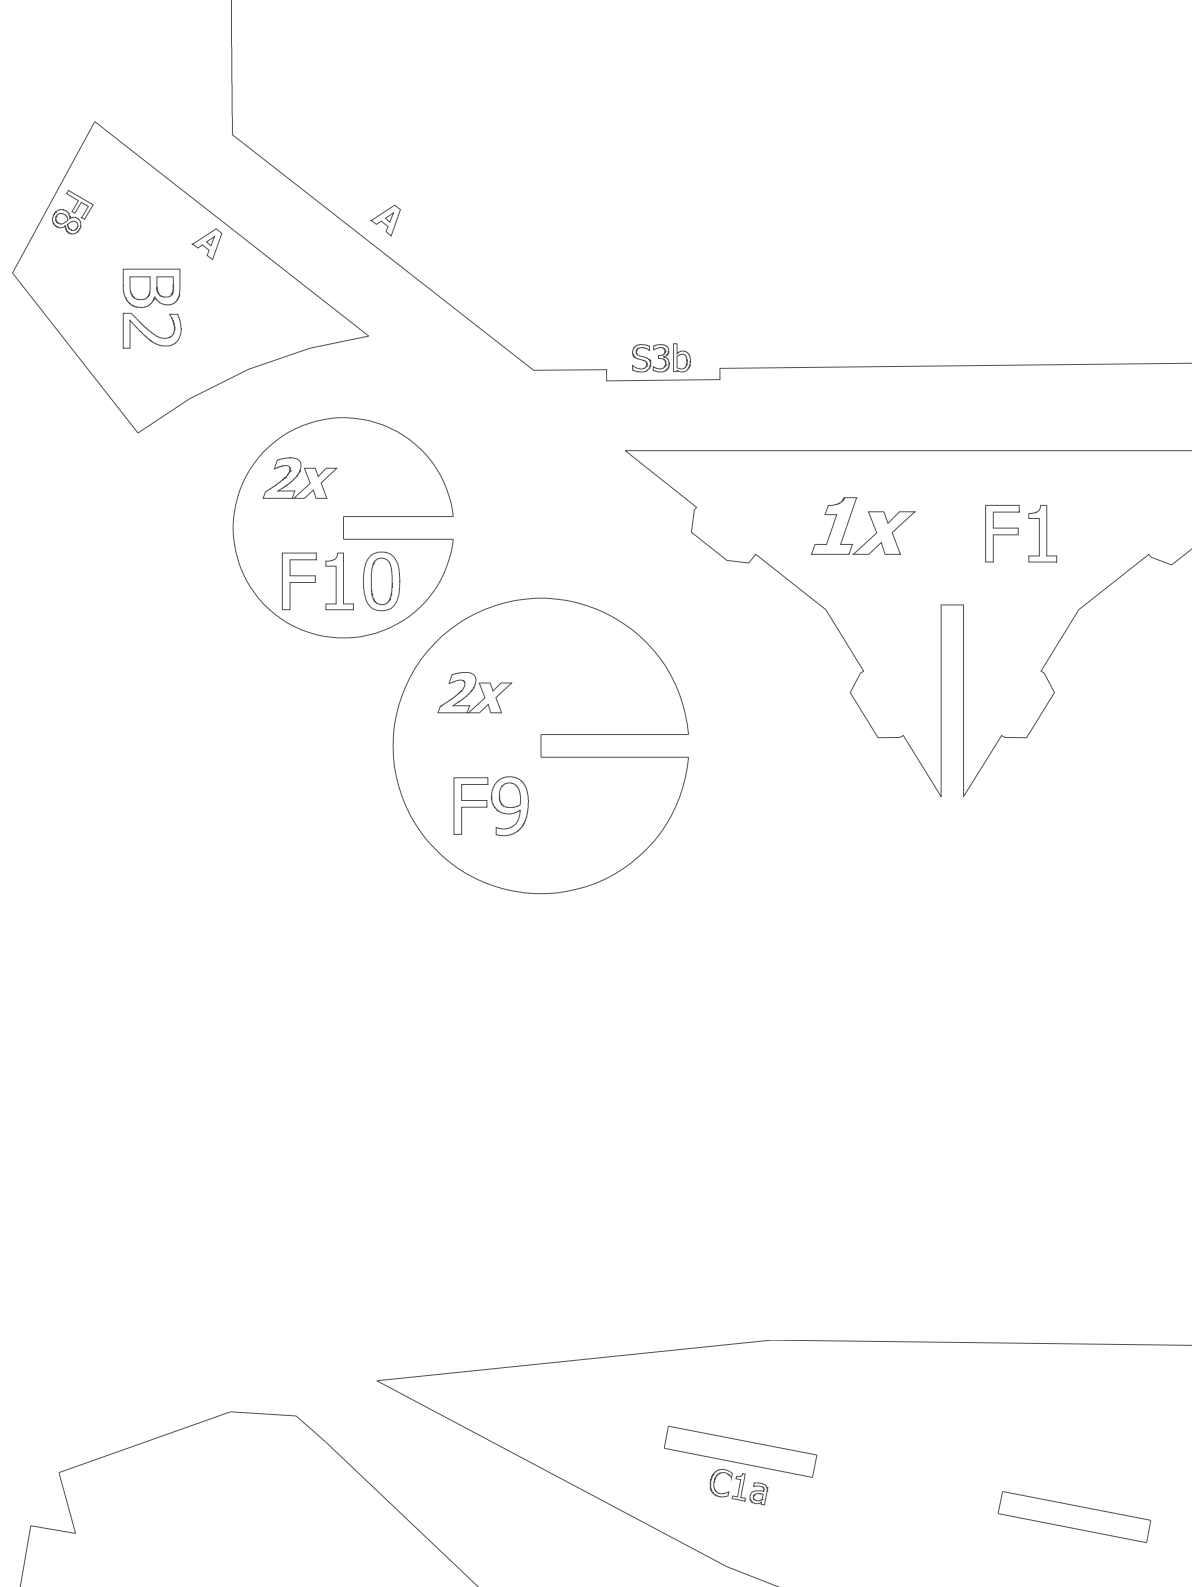

# *Dassault Aviation Rafale XL*

*By: Prop-er*

Page format: DIN A1 (841x594mm)

Wingspan: 500mm (~20")

Material: 3mm Depron

Weight: 150 gr (empty) 250 gram (AUW)

This plan is copyright protected.

S3d

F8

A

XL

IN A1 (841x594mm)

S3 2x

S3a

a S3c

a