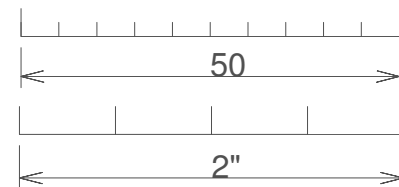

# *Dassault Aviation Rafale XL*

*By: Prop-er*

Page format: DIN A1 (841x594mm)

Wingspan: 500mm (~20")

Material: 3mm Depron

Weight: 150 gr (empty) 250 gram (AUW)

This plan is copyright protected.

S3d

F8

A

XL

IN A1 (841x594mm)

S3 2x

S3a

a S3c

a