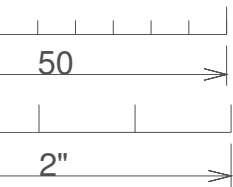

# *Dassault Aviation Rafale XL*

*By: Prop-er*

Page format: DIN A1 (841x594mm)

Wingspan: 500mm (~20")

Material: 3mm Depron

Weight: 150 gr (empty) 250 gram (AUW)

This plan is copyright protected.

S3d

F8

A

XL

IN A1 (841x594mm)

S3 2x

S3a

a S3c

a