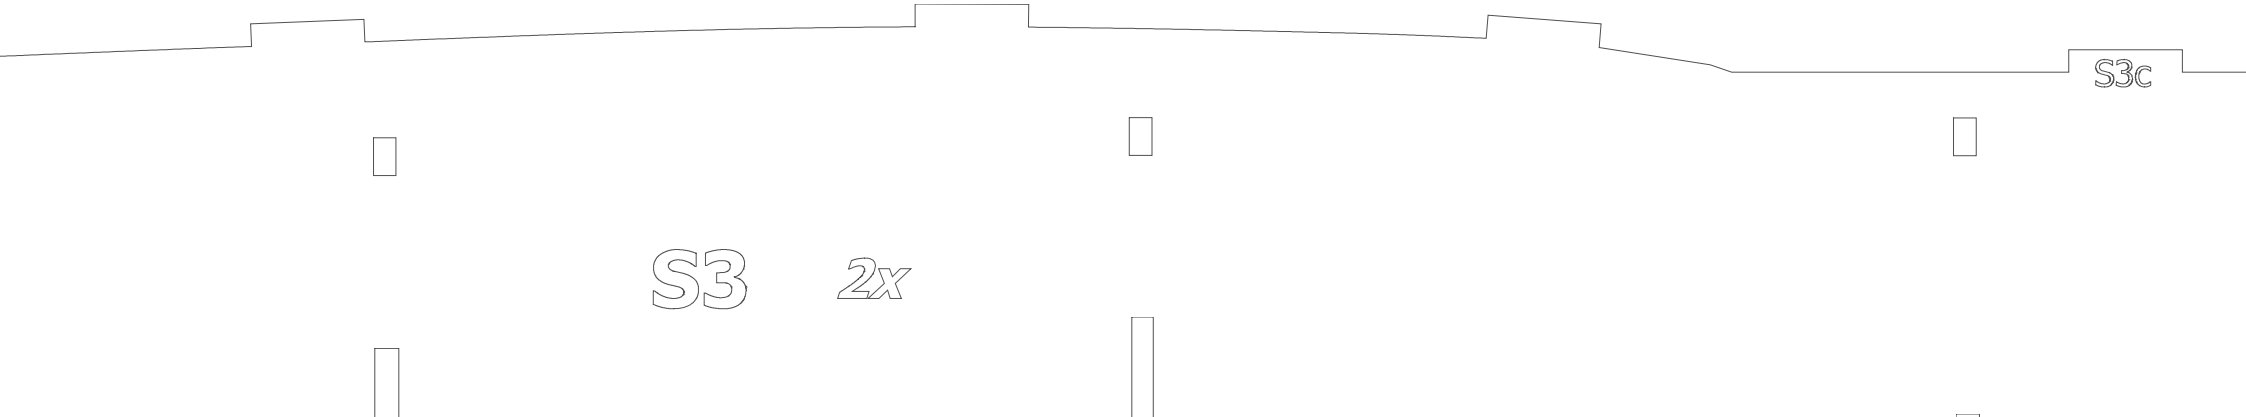

# *Dassault Aviation Rafale XL*

*By: Prop-er*

Page format: DIN A1 (841x594mm)

Wingspan: 500mm (~20")

Material: 3mm Depron

Weight: 150 gr (empty) 250 gram (AUW)

This plan is copyright protected.

S3d

F8

A

XL

IN A1 (841x594mm)

S3 2x

S3a

a S3c

a