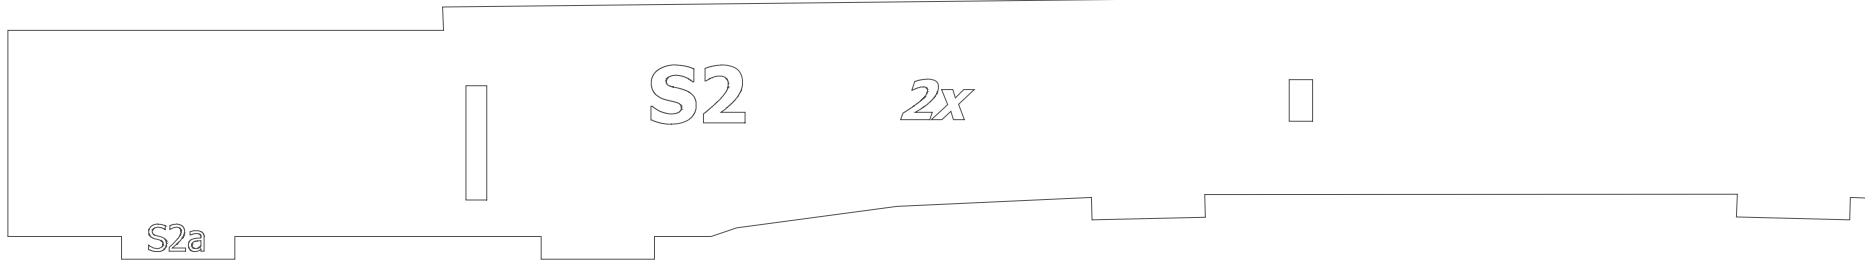

# *Dassault Aviation Rafale XL*

*By: Prop-er*

Page format: DIN A1 (841x594mm)

Wingspan: 500mm (~20")

Material: 3mm Depron

Weight: 150 gr (empty) 250 gram (AUW)

This plan is copyright protected.

S3d

F8

A

XL

IN A1 (841x594mm)

S3 2x

S3a

a S3c

a