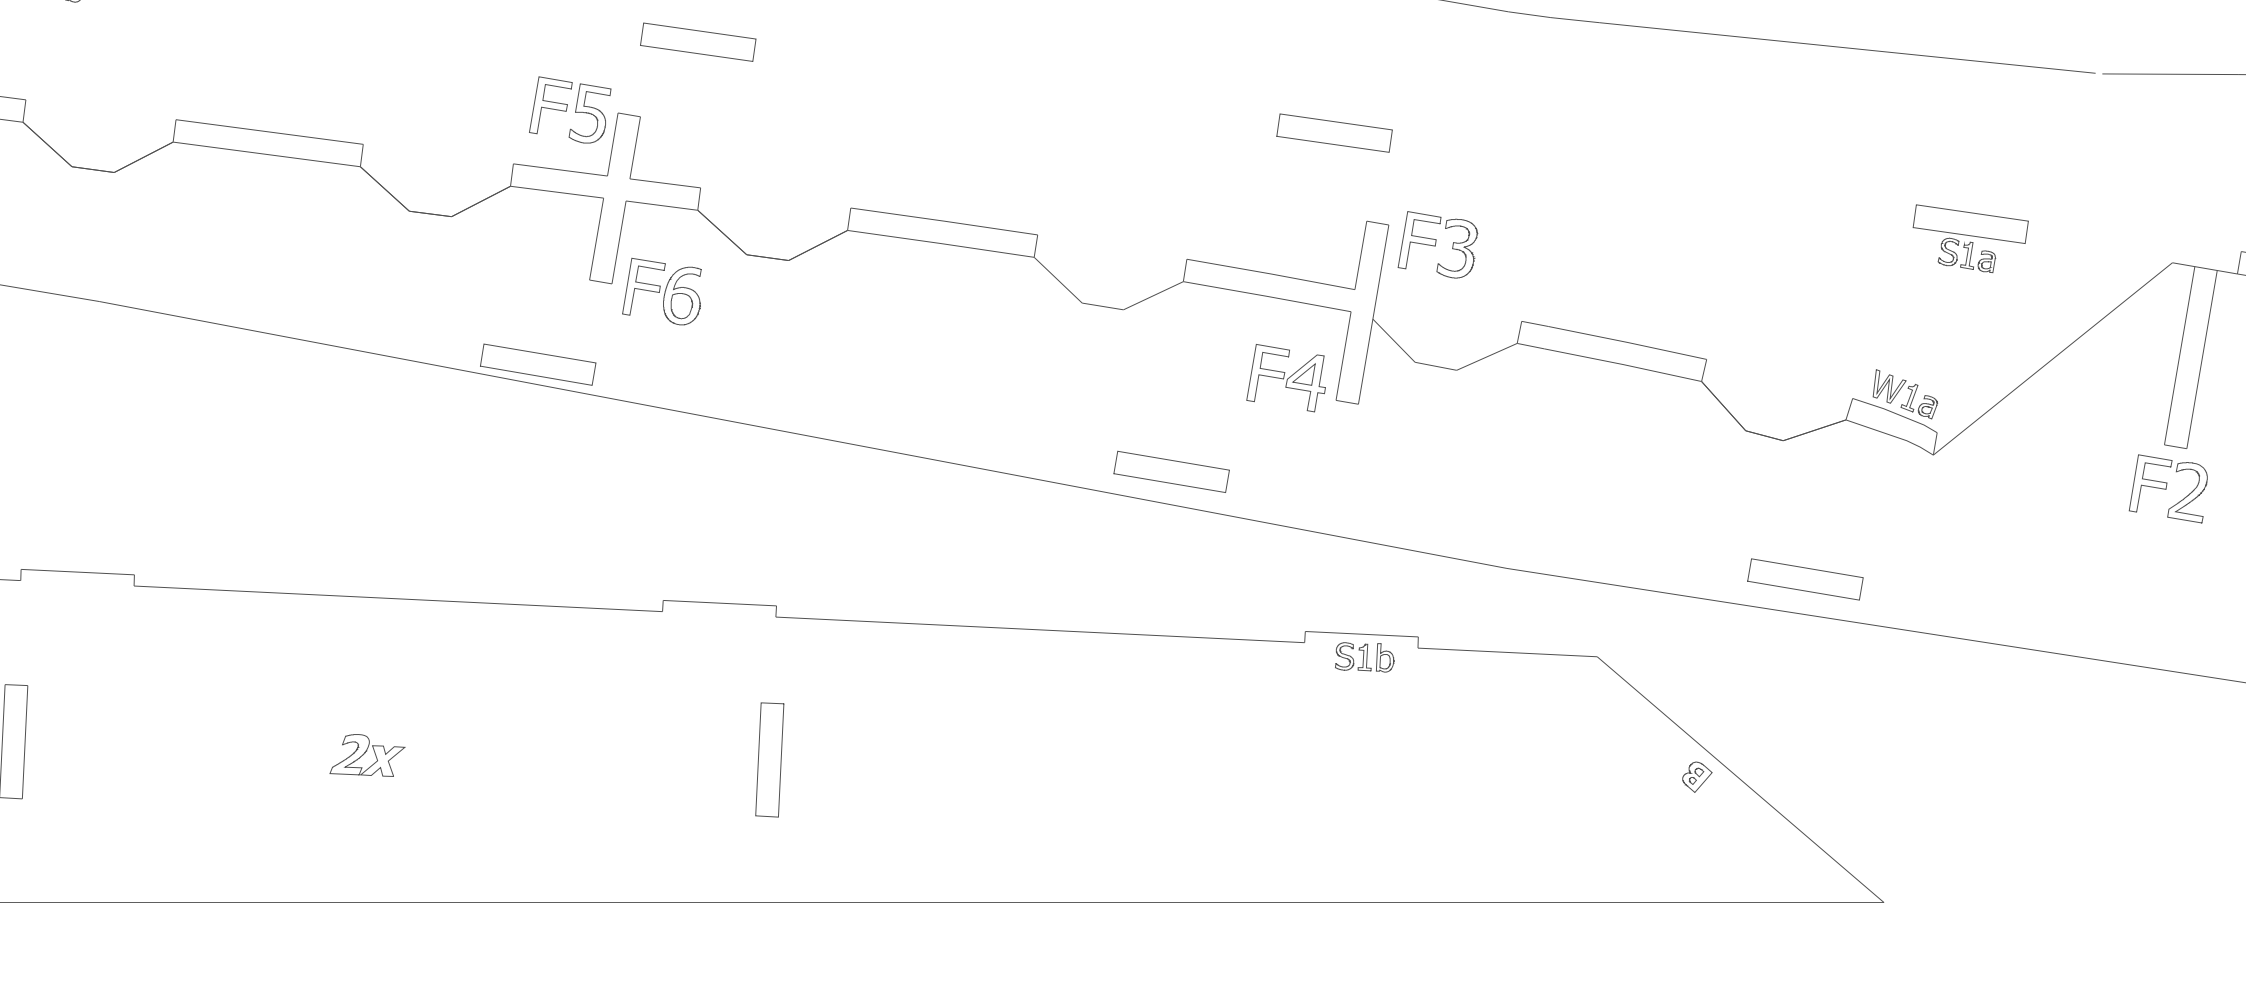

# *Dassault Aviation Rafale XL*

*By: Prop-er*

Page format: DIN A1 (841x594mm)

Wingspan: 500mm (~20")

Material: 3mm Depron

Weight: 150 gr (empty) 250 gram (AUW)

This plan is copyright protected.

S3d

F8

A

XL

IN A1 (841x594mm)

S3 2x

S3a

a S3c

a