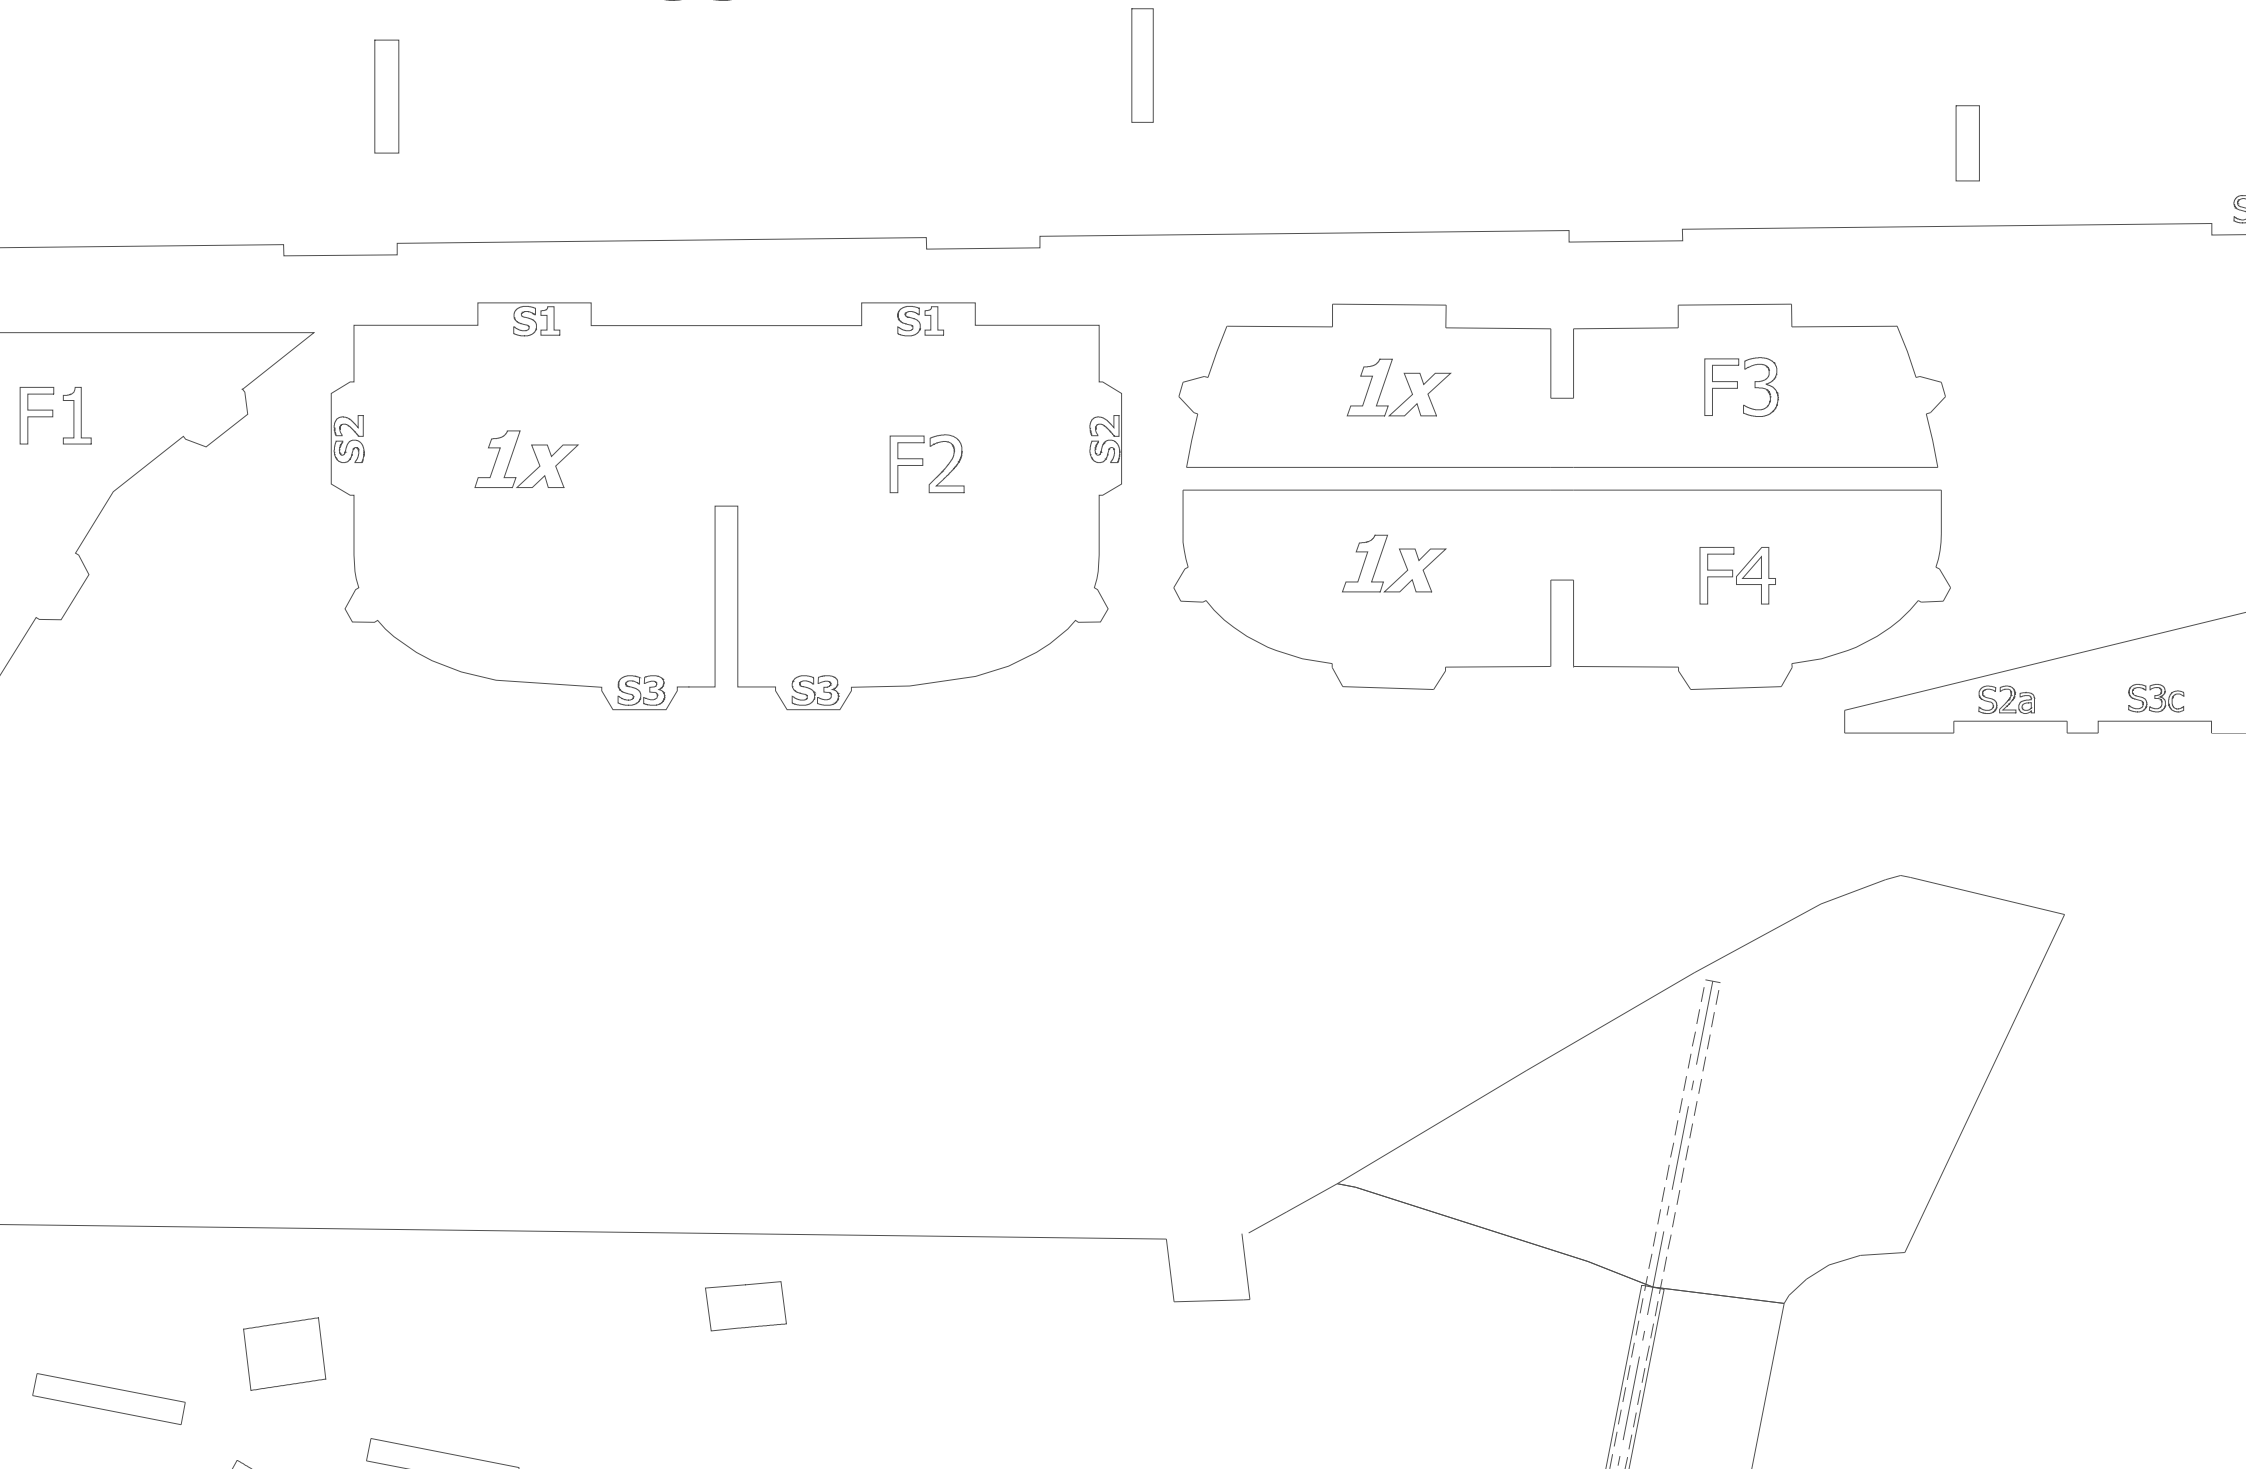

# *Dassault Aviation Rafale XL*

*By: Prop-er*

Page format: DIN A1 (841x594mm)

Wingspan: 500mm (~20")

Material: 3mm Depron

Weight: 150 gr (empty) 250 gram (AUW)

This plan is copyright protected.

S3d

F8

A

XL

IN A1 (841x594mm)

S3 2x

S3a

a S3c

a